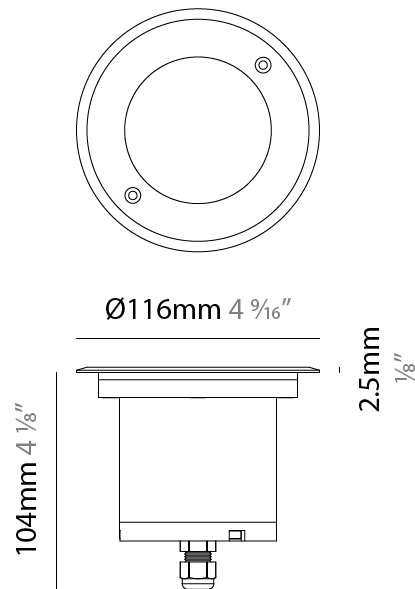

GENERAL

Series: Caliber
Subseries: Caliber 120 D
Brand: Unonovesette
Division: Exterior
Mounting Type: Recessed
Mounting Location: In-Ground
Subcategory: Drive Over

PHYSICAL

Shape: Square
Diameter (mm): 116
Diameter (in): 4 5/16
Height (mm): 104
Height (in): 4 1/8
Light Distribution: Direct
Weight (kg): 0.900
Weight (lbs): 1.98
Installation Requirement: Housing box
Diffuser: Extra clear glass 6mm
Fixture Finish: ASB / SST
Fixture Material: Stainless Steel AISI 316L
Cable Details: 350mm NS20N PCP 2x0.5 mm2

GENERAL

Series: Caliber
 Subseries: Caliber 120 D
 Brand: Unonovesette
 Division: Exterior
 Mounting Type: Recessed
 Mounting Location: In-Ground
 Subcategory: Drive Over

PHYSICAL

Shape: Square
 Diameter (mm): 116
 Diameter (in): 4 ⁹/₁₆
 Height (mm): 104
 Height (in): 4 ¹/₈
 Light Distribution: Direct
 Weight (kg): 0.900
 Weight (lbs): 1.98
 Installation Requirement: Housing box
 Diffuser: Extra clear glass 6mm
 Fixture Finish: ASB / SST
 Fixture Material: Stainless Steel AISI 316L
 Cable Details: 350mm NS20N PCP 2x0.5 mm2

GENERAL

Series: Caliber
 Subseries: Caliber 120 D
 Brand: Unonovesette
 Division: Exterior
 Mounting Type: Recessed
 Mounting Location: In-Ground
 Subcategory: Drive Over

PHYSICAL

Shape: Square
 Diameter (mm): 116
 Diameter (in): 4 9/16
 Height (mm): 104
 Height (in): 4 1/8
 Light Distribution: Direct
 Weight (kg): 0.900
 Weight (lbs): 1.98
 Installation Requirement: Housing box
 Diffuser: Extra clear glass 6mm
 Fixture Finish: [ASB / SST](#)
 Fixture Material: Stainless Steel AISI 316L
 Cable Details: 350mm NS20N PCP 2x0.5 mm2

LED

Number of LEDs: 1
 Color Temperature (°K): [RGBW](#)
 CRI: >90 CRI
 Lamp Life (hrs): 100000

OPTICAL

Optic°: 35
 Beam Angle: Medium
 Adjustability: Rotational 360°; Tilt 15°

RATINGS AND CERTIFICATIONS

Certified By: Certified for North American Standards
 IP rating: IP68 (not for permanent immersion)
 IK Rating: IK08
 Marine Grade: Stainless Steel AISI 316L